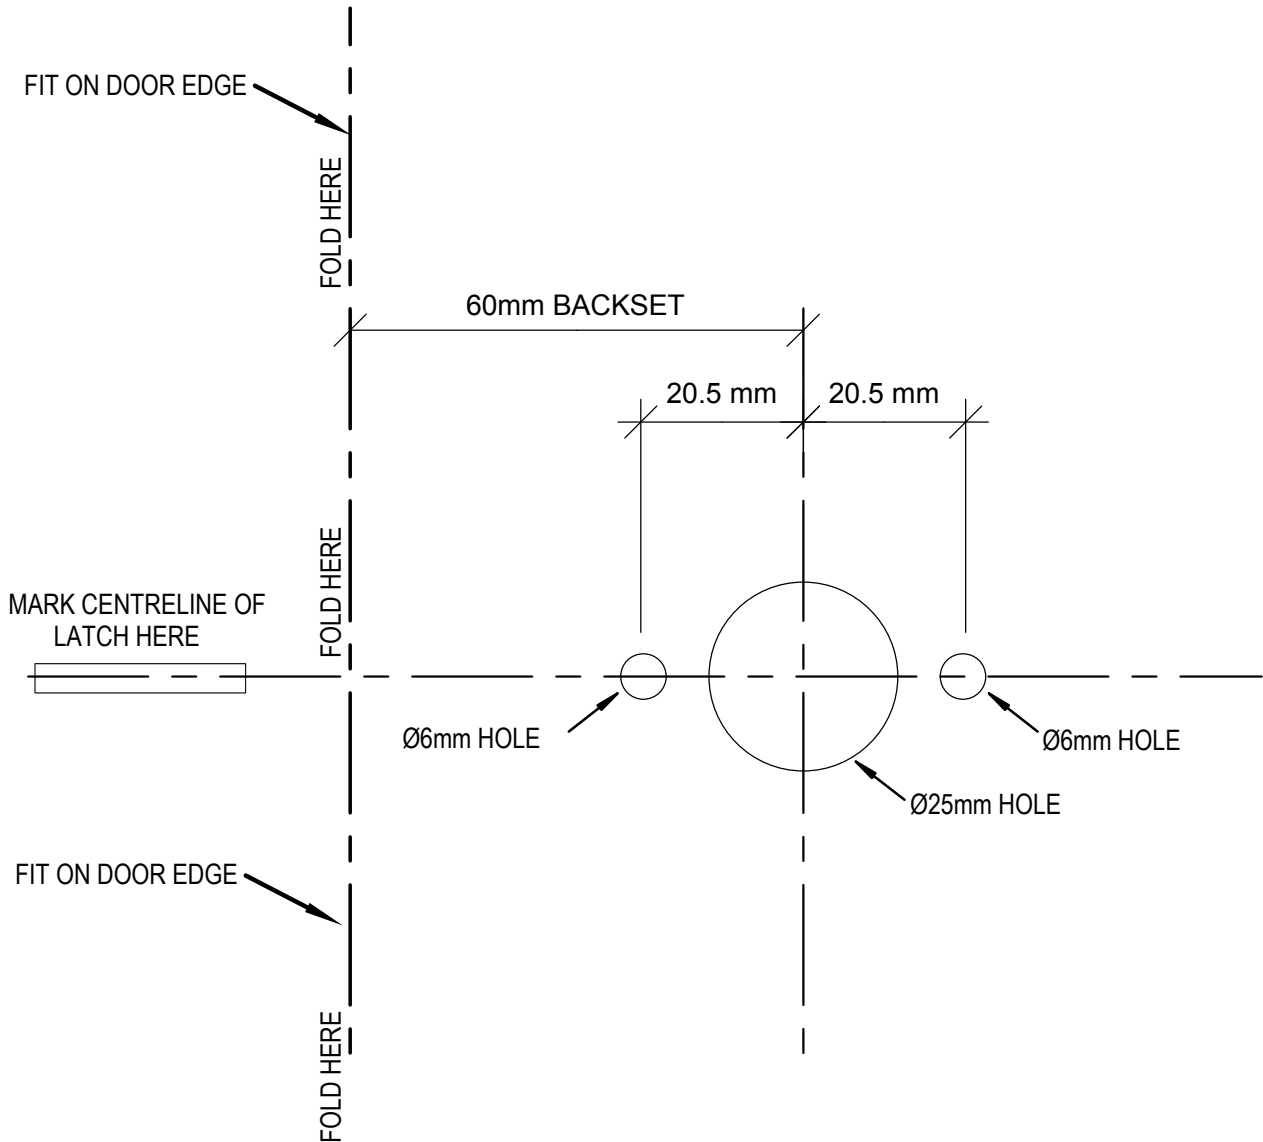

JURA ELITE LEVERSET FITTING TEMPLATE

WARNING: ENSURE TEMPLATE IS PRINTED TO SCALE

Zanda Architectural Hardware
Perth - Melbourne - Sydney - Adelaide
Telephone 1300 926 321
Facsimile 1300 926 322
Email sales@zanda.com.au
www.zanda.com.au