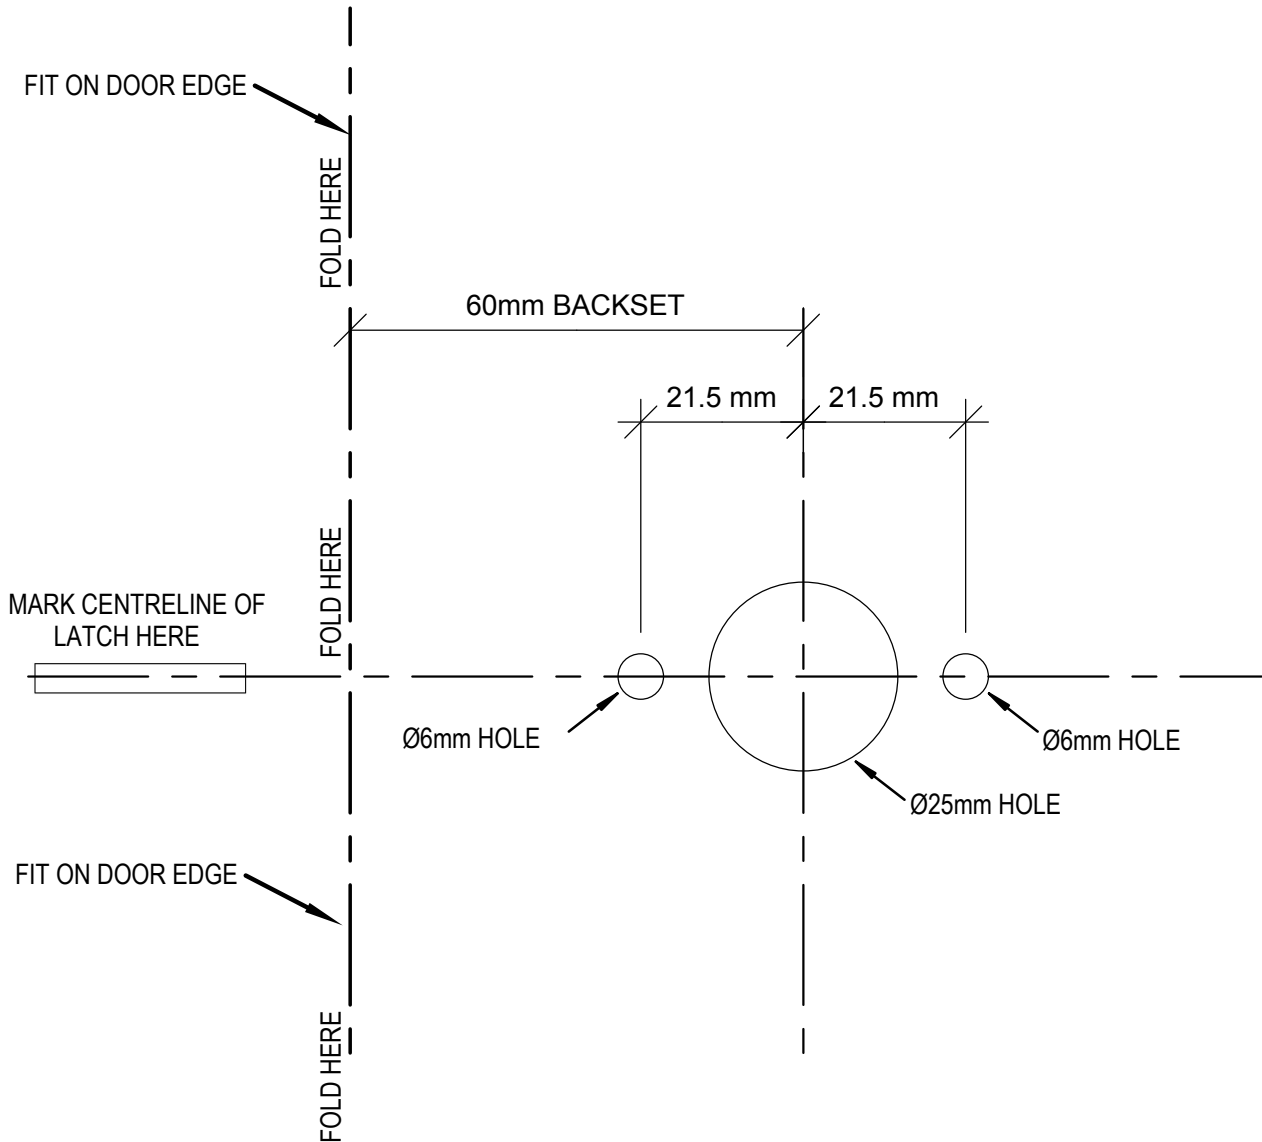

## ASTRON LEVERSET FITTING TEMPLATE

**WARNING: ENSURE TEMPLATE IS PRINTED TO SCALE**

Zanda Architectural Hardware  
Perth - Melbourne - Sydney - Adelaide  
Telephone 1300 926 321  
Facsimile 1300 926 322  
Email sales@zanda.com.au  
www.zanda.com.au