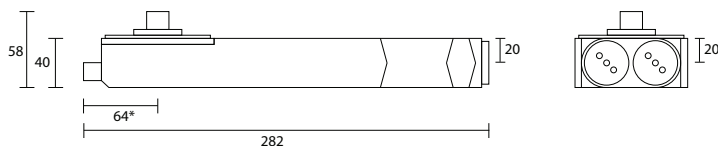

All dimensions in mm.

Product Specification

Power size	
EN2	TS8002
EN3	TS8003
EN4	TS8004
Mechanism	Cam and roller
Adjustable closing speed	Yes
Adjustable latch action	Yes
Max door width (mm) EN 2/3/4	850/950/1100
Max door weight (kg) 2/3/4	70/105/150
Opening angle	130°
LH and RH doors - universal application	Yes

Options

Cover plate	Optional
Finishes available	SSS, PB

Certificate No. WQM 132